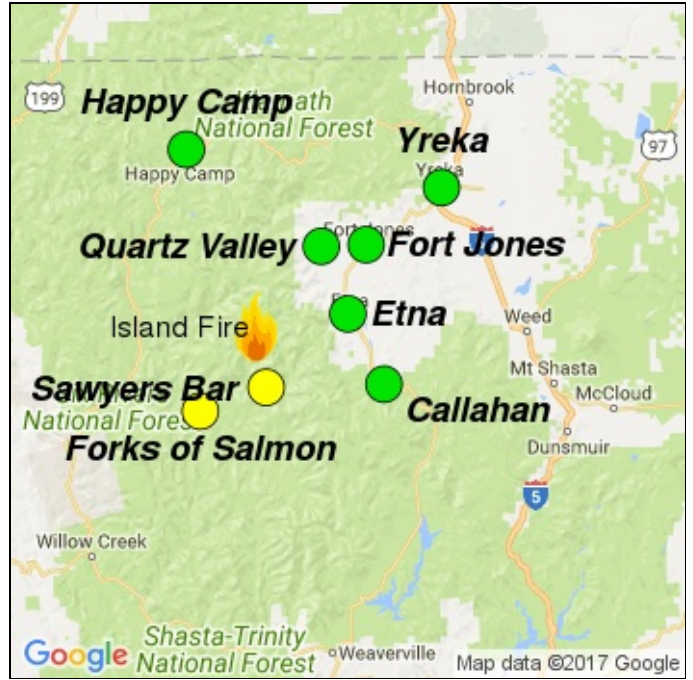

Outlook for Island Fire

Smoke: Overall good air quality continues outside immediate vicinity of the fire, except for down the Salmon River Canyon, where smoke in the unhealthy range is still possible mid-morning.

Fire: Minimal activity occurred on the fire yesterday, with very little smoke production. Slightly lighter southwest winds today will likely result in fire activity similar to yesterday.

Other: Monitors are now deployed in Yreka, Callahan, Etna, Sawyers Bar, Fort Jones, Quartz Valley, and Happy Camp.

Daily AQI Forecast for Jul 14, 2017

Station	Yesterday hourly	Thu 7/13	Forecast Comment for Today -- Fri, Jul 14	Fri 7/14	Sat 7/15
Yreka		●	Good range in the morning with potential for light afternoon smoke	●	●
Etna		●	Good range in the morning with potential for light afternoon smoke	●	●
Callahan		●	Good range overall with potential for light mid-morning smoke	●	●
Fort Jones		●	Good range in the morning with potential for light afternoon smoke	●	●
Sawyers Bar		●	Unhealthy range for mid-late morning; good range by mid-afternoon	●	●
Forks of Salmon	No hourly data	●	Unhealthy range for mid-late morning; good range by mid-afternoon	●	●
Quartz Valley		●	Good range in the morning with potential for light-moderate afternoon smoke	●	●
Happy Camp		●	Good range with potential for moderate afternoon smoke	●	●